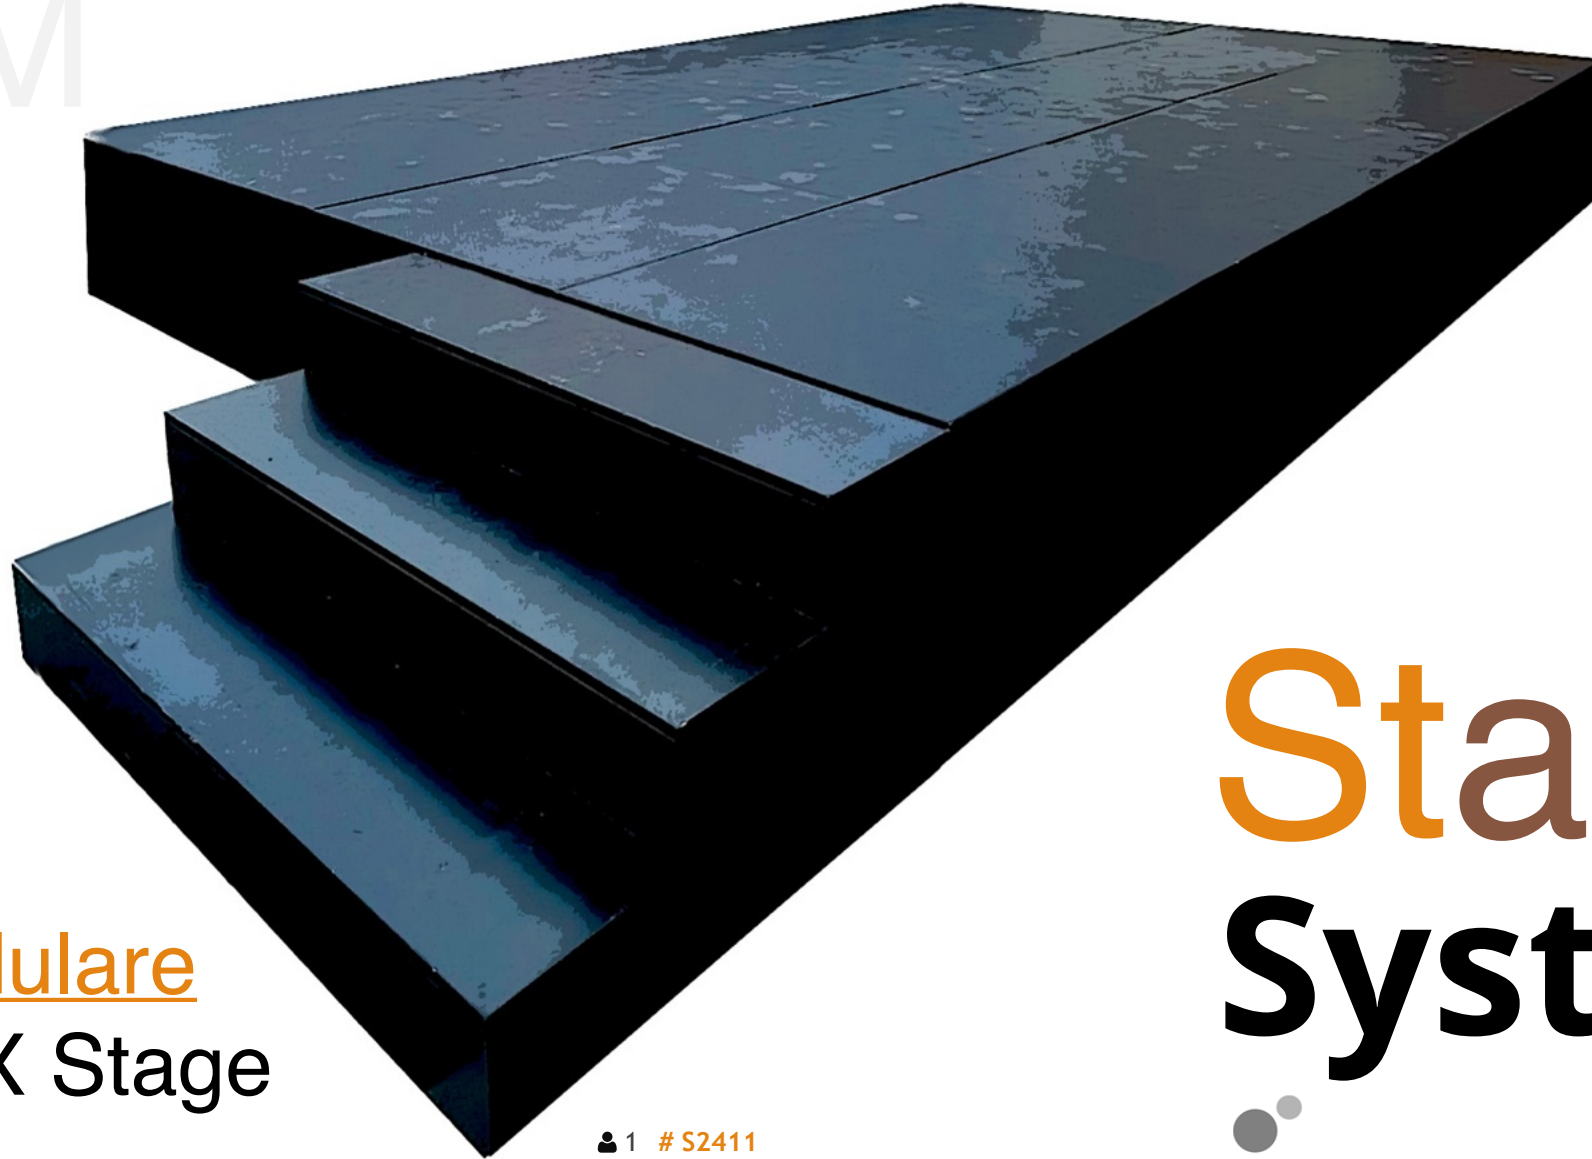

# Noleggio STRUTTURE

A NOLEGGIO

60CM  
6X4M

Palco Modulare  
Stairville iX Stage

1 # S2411

Stage  
System

STAIRVILLE

Stairville iX Stage platform 1x1m